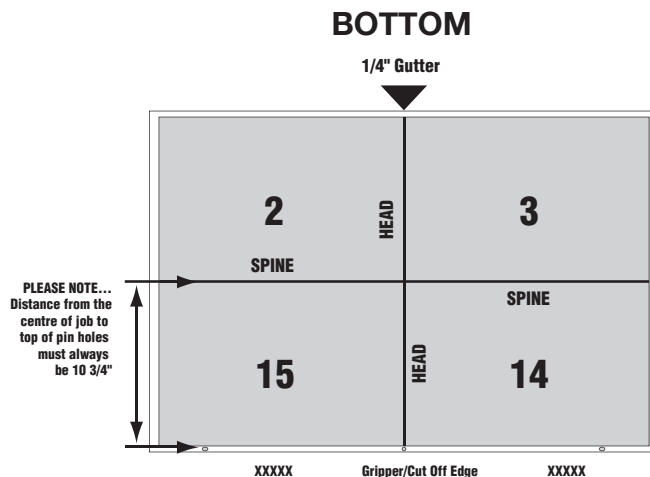

Apex Trade Web Film Specifications

Sixteen(16) Page Self Cover - 8 3/8 x 11

Consists of - 2 folded, 8 page forms

Form #1

Form #2