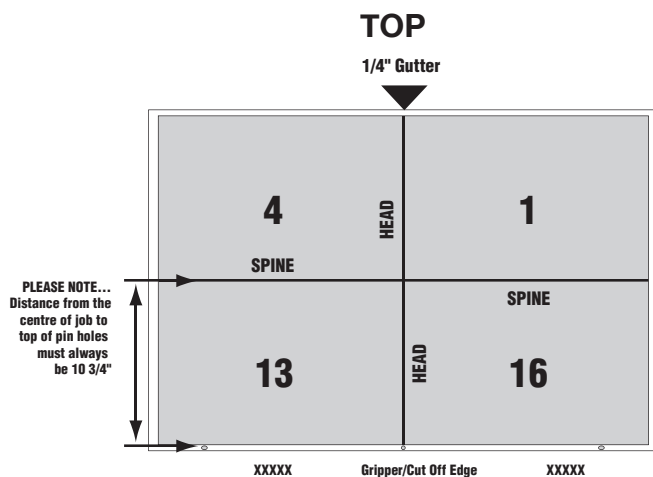

Apex Trade Web Film Specifications

Sixteen(16) Page Self Cover - 8 3/8 x 11

Consists of - 2 folded, 8 page forms

Form #1

Form #2