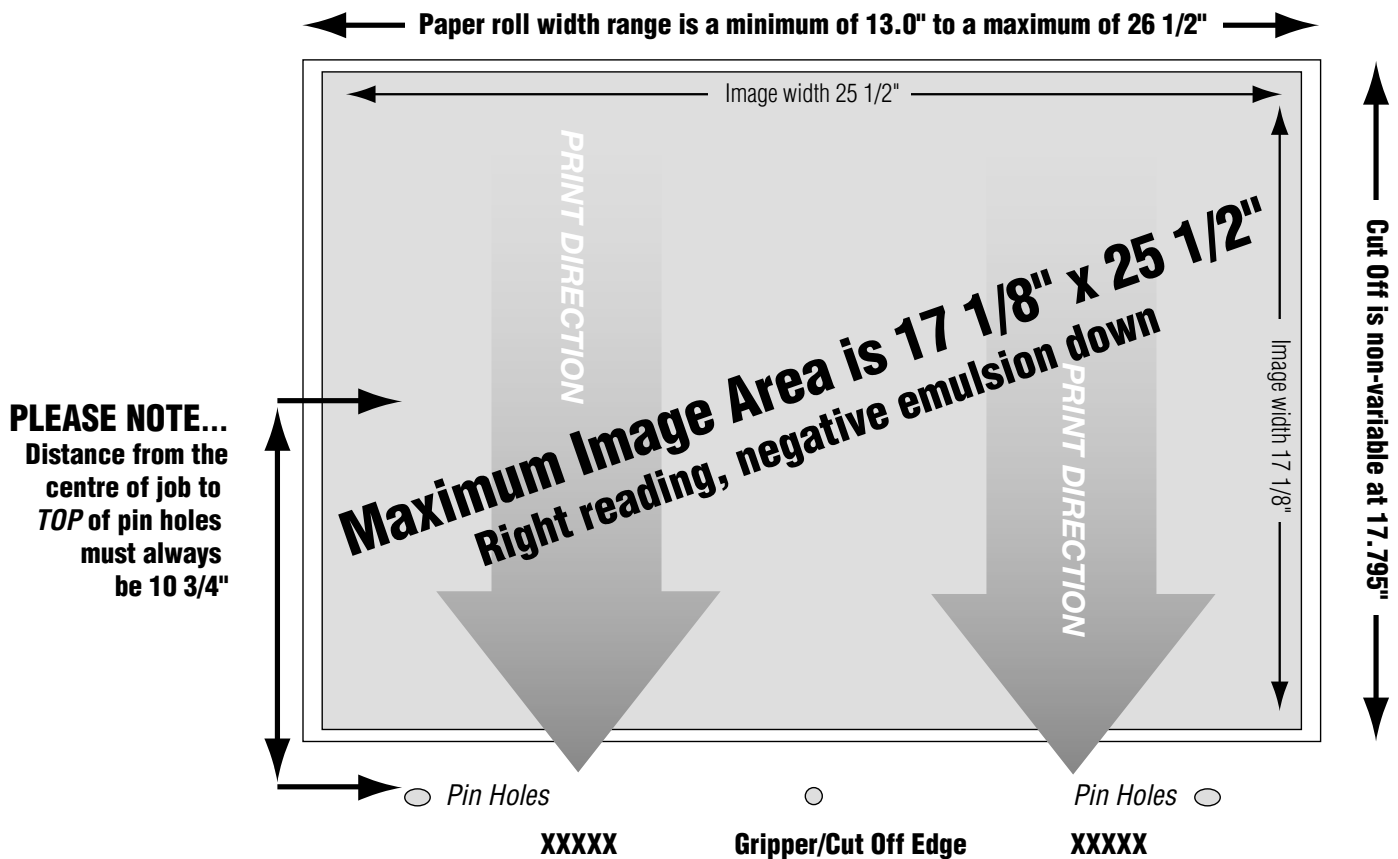

### Overall Film Specs/Maximum Image Area

### Overall Film Specifications

- ⊃ Roll Width Range      ...Minimum 13" to Maximum 26 1/2"
- ⊃ Maximum Image      ...17 1/8" x 25 1/2"
- ⊃ The "cut-off" is      ...non-variable at 17.795"
- ⊃ Top edge of pin holes to centre of job      ...MUST BE 10 3/4"
- ⊃ Backed up...      ...DYLUX
- ⊃ Pattern perforation...      ...Requires separate film positive
- ⊃ Re-moistenable glue or latex...      ...Requires separate film negative